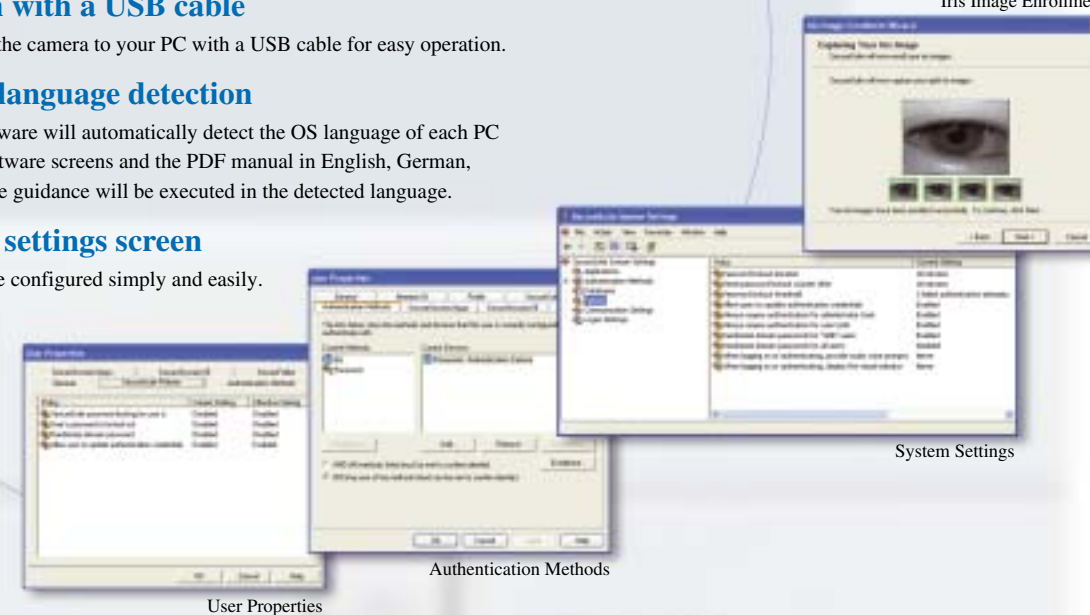

GUI-based settings screen

All settings can be configured simply and easily.

Incorporated colour camera for video conferencing!

The BM-DT120 incorporates a camera for video conferencing, in addition to the iris camera. LAN/WAN, videoconferences on the Internet, and video e-mail can be easily accomplished. The BM-DT120 will play an active role in making your business more efficient and help you enjoy visual communication with family members and friends.