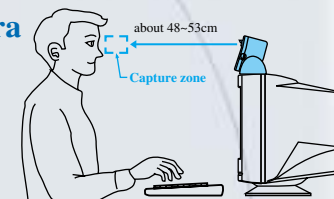

Simple Operation

Achieve recognition just by glancing at the camera

Simply glance at the camera lens from approximately 50 cm away, and in less than 2 seconds, the iris image is captured and authentication is completed.

Eyeglasses and contact lenses are easily accommodated.*

(*Capturing may be incomplete depending on the circumstances. We recommend that the initial iris image capture be done with the naked eye.)

Connection with a USB cable

You can connect the camera to your PC with a USB cable for easy operation.

Automatic language detection

The included software will automatically detect the OS language of each PC and install the software screens and the PDF manual in English, German, or Japanese. Voice guidance will be executed in the detected language.