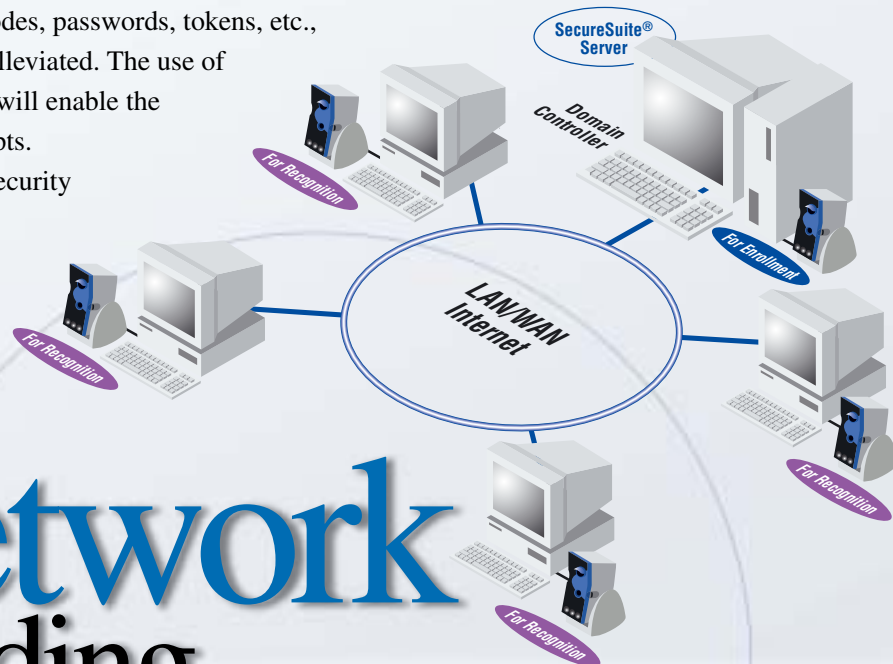

The BM-DT120, is a compact PC camera featuring cutting-edge Iris Recognition technology.

The Panasonic BM-DT120 is an Authentication camera for PC, which identifies a person and prevents illegal access. Operations are quite simple, yet meet the strict requirements for high security.

The difficult management of conventional security codes, passwords, tokens, etc., as well as their operating costs, can be significantly alleviated. The use of BM-DS120 Server Software (available as an option) will enable the construction of a network through domain logon scripts.

The BM-DT120 plays an active role in information security for all sorts of businesses to private PC management.

Network Building